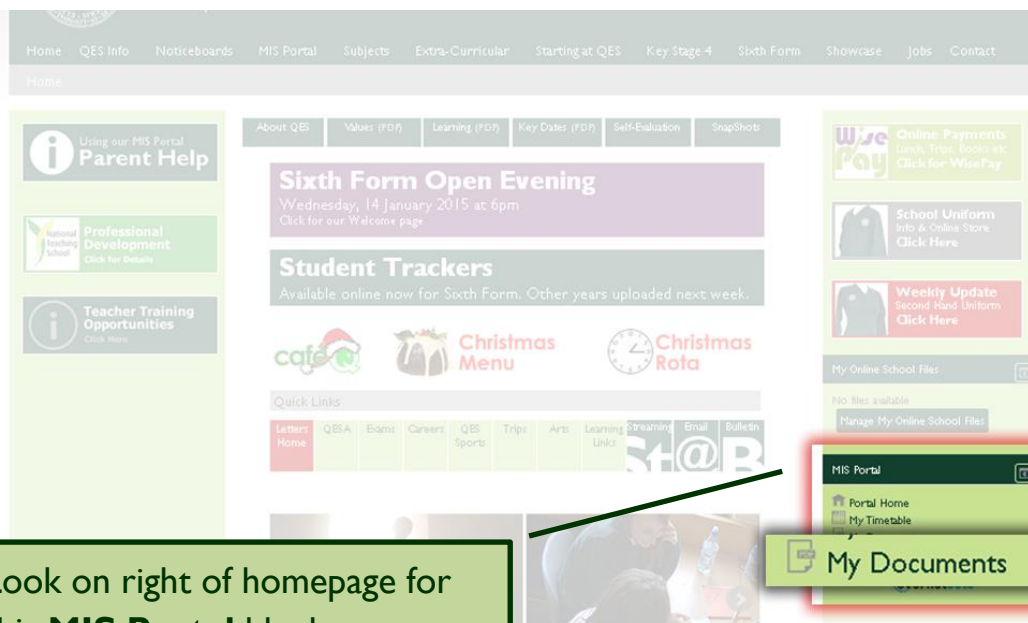

Student Trackers

How to access your tracker online

You must first logon to the school website to be able to view your personal tracker.

- Look on right of homepage for this **MIS Portal** block
- Click on **My Documents**
- You will then see your trackers